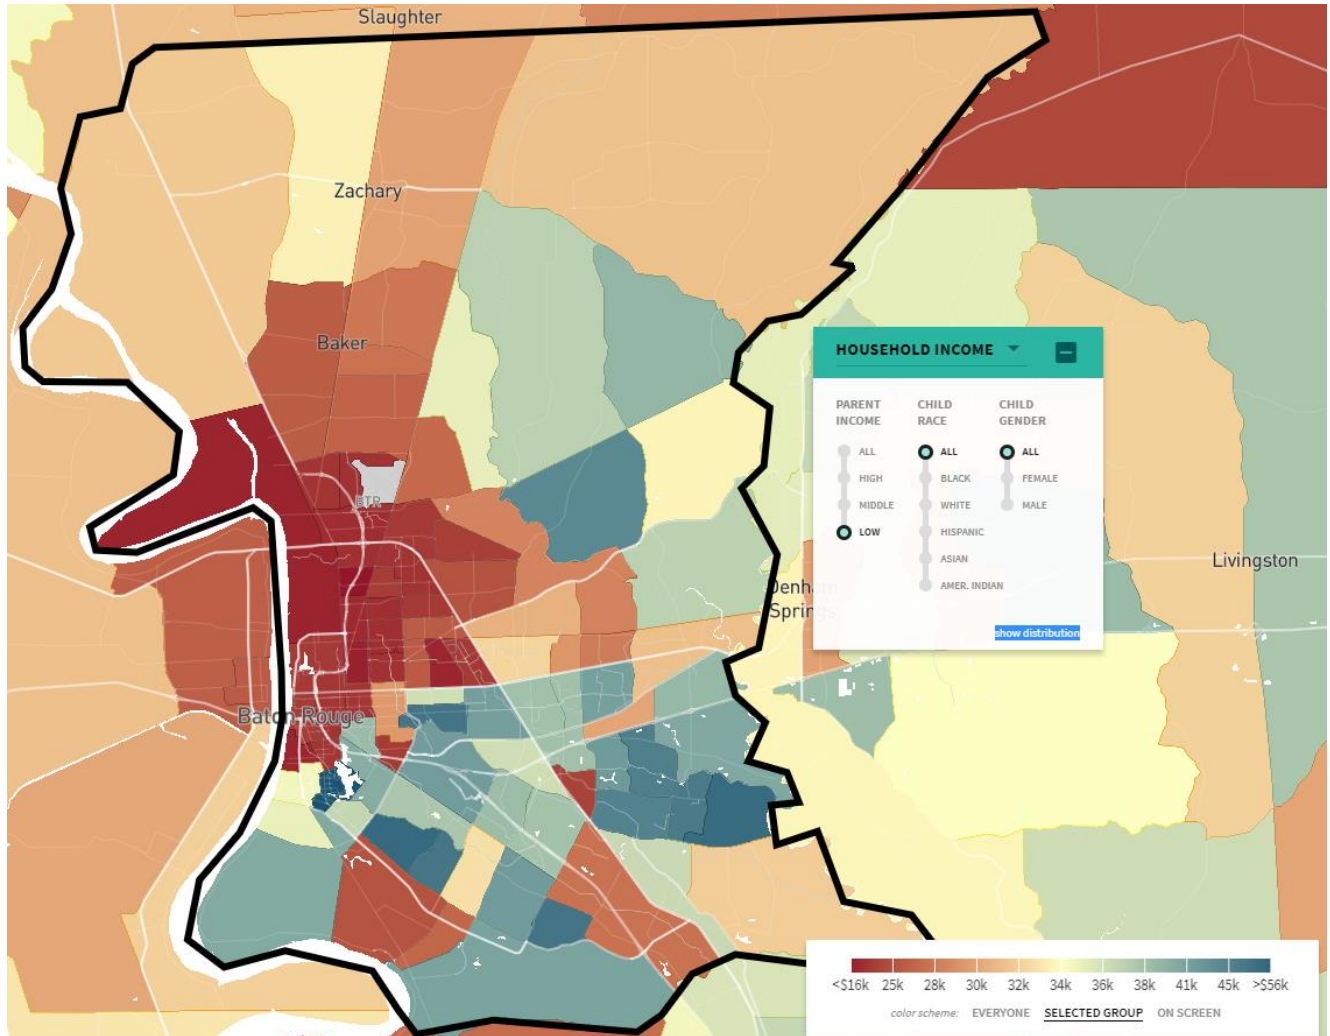

MAP OF EAST BATON ROUGE PARISH

[Opportunityatlas.org](https://www.opportunityatlas.org)

Find out how the neighborhood you select for your new unit can affect your family's opportunities in life.

From [opportunityinsights.org/neighborhoods](https://www.opportunityinsights.org/neighborhoods):

"In a series of studies beginning in 2014, [the Opportunity Atlas has] shown how the neighborhoods in which children grow up shape children's outcomes in adulthood."

The Opportunity Atlas "presents estimates of children's chances of climbing the income ladder for every 70,000 neighborhoods across America."

"The Opportunity Atlas also provides information on other key indicators such as incarceration rates, college attendance rates, fertility rates, and marriage patterns."

Based on these studies, the Opportunity Atlas shows "that neighborhoods affect children's long-term outcomes through *childhood exposure effects*: **every extra year a child spends growing up in an area with better outcomes on the Opportunity Atlas causes the child to have better outcomes in adulthood.**"